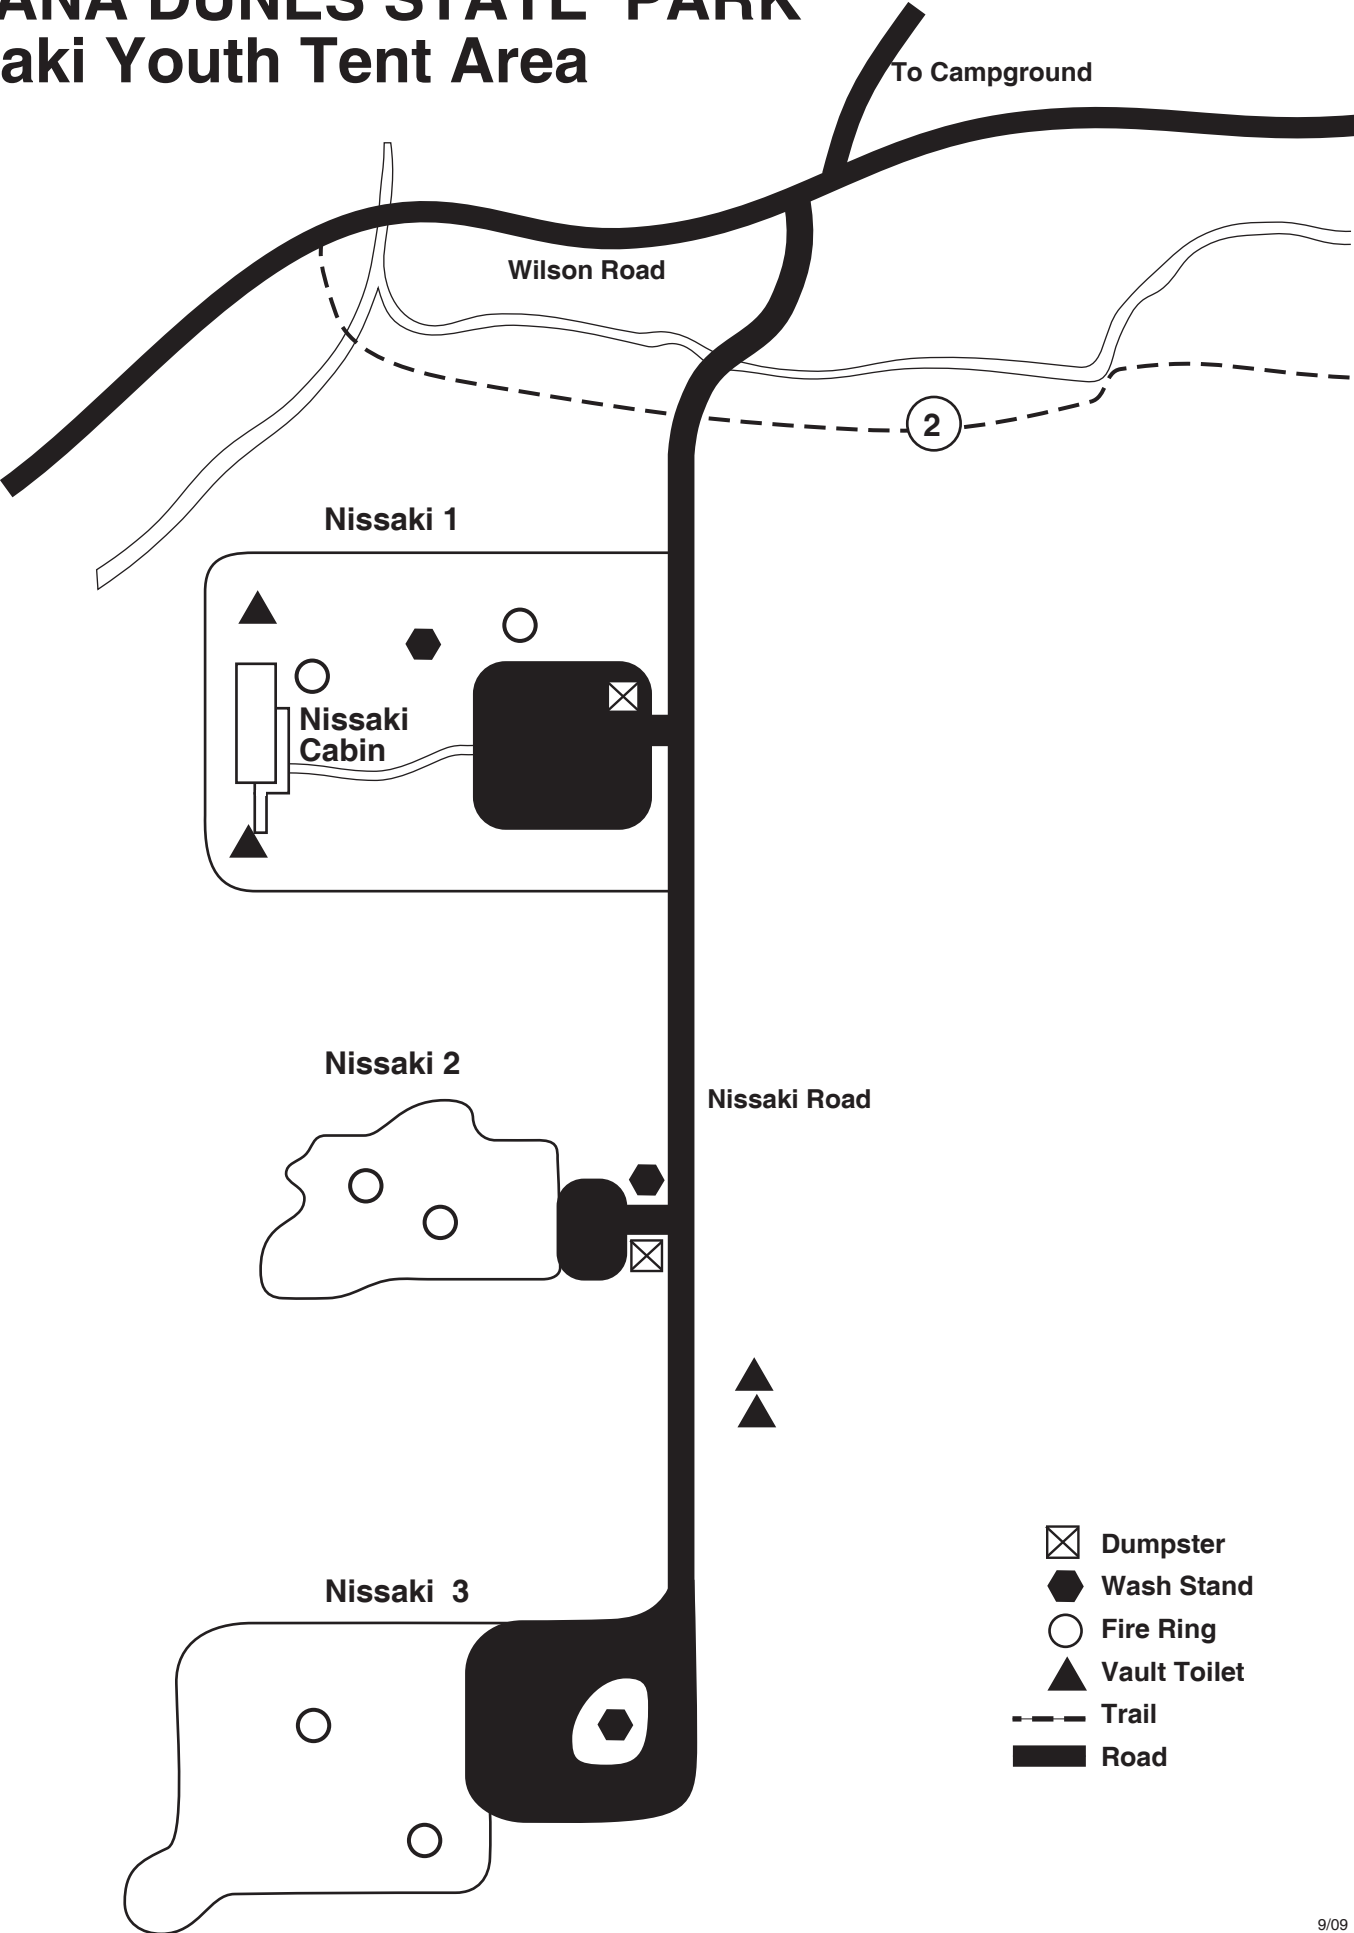

INDIANA DUNES STATE PARK

Nissaki Youth Tent Area

- ☒ Dumpster
- ⬡ Wash Stand
- Fire Ring
- ▲ Vault Toilet
- - - Trail
- ▬ Road